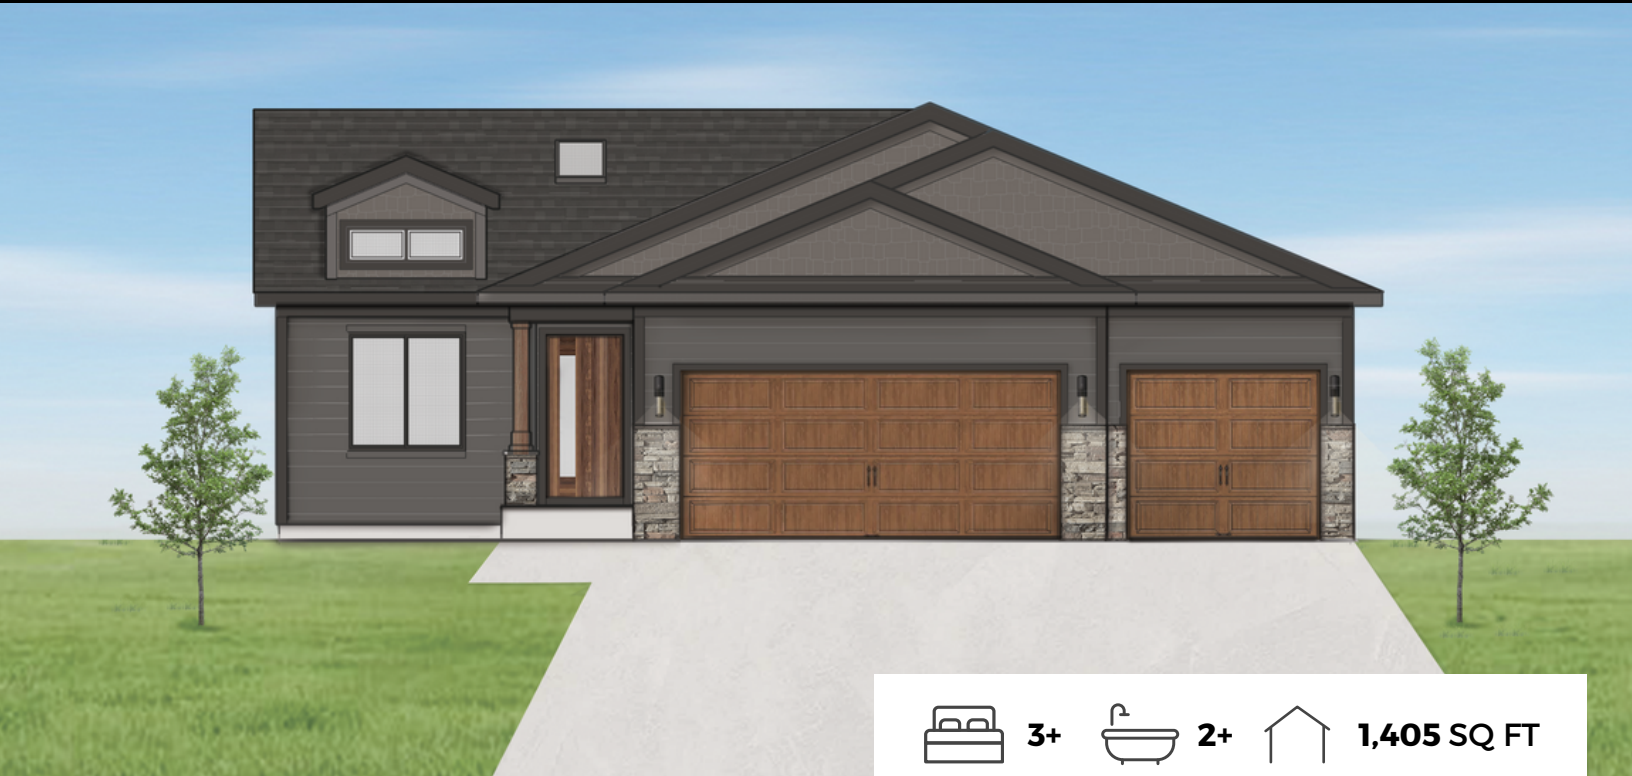

GRACE ALLEN
HOMES

3+

2+

1,405 SQ FT

GRANT II

FEATURES

MAIN FLOOR
1,405 SQ FT

LOWER LEVEL - OPTIONAL BUILD OUT
801 SQ FT