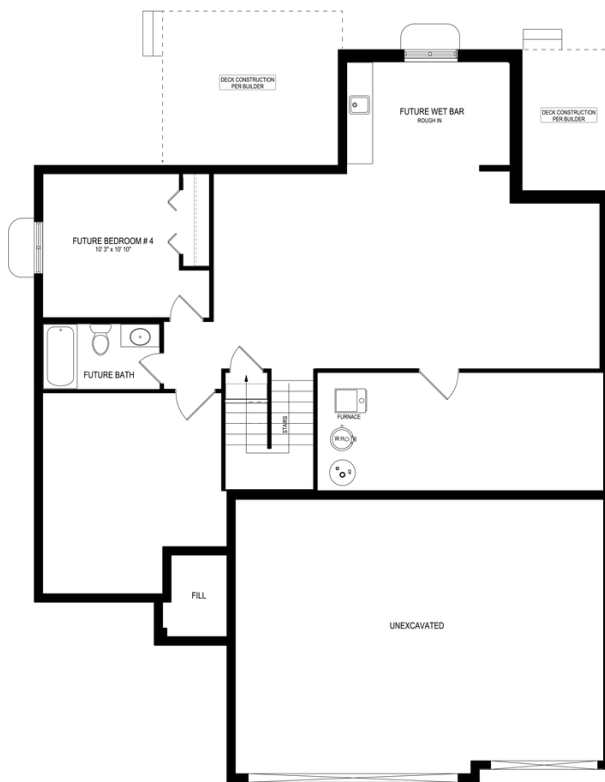

GRACE ALLEN
HOMES

3+

2+

1,405 SQ FT

GRANT II

FEATURES

MAIN FLOOR
1,405 SQ FT

LOWER LEVEL - OPTIONAL BUILD OUT
801 SQ FT