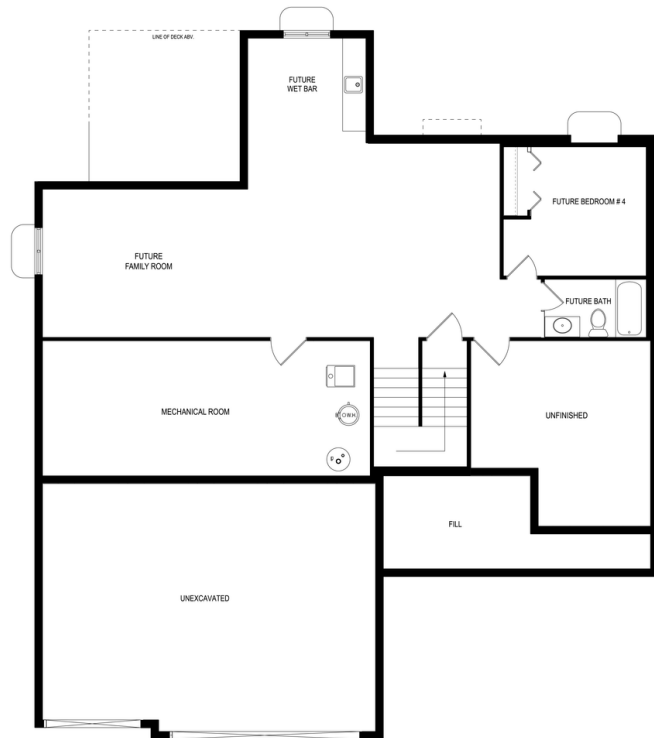

GRACE ALLEN
HOMES

3+ 2+ 1,681 SQ FT

FRANKLIN

FEATURES

MAIN FLOOR
1,681 SQ FT

LOWER LEVEL - OPTIONAL BUILD OUT
929 SQ FT