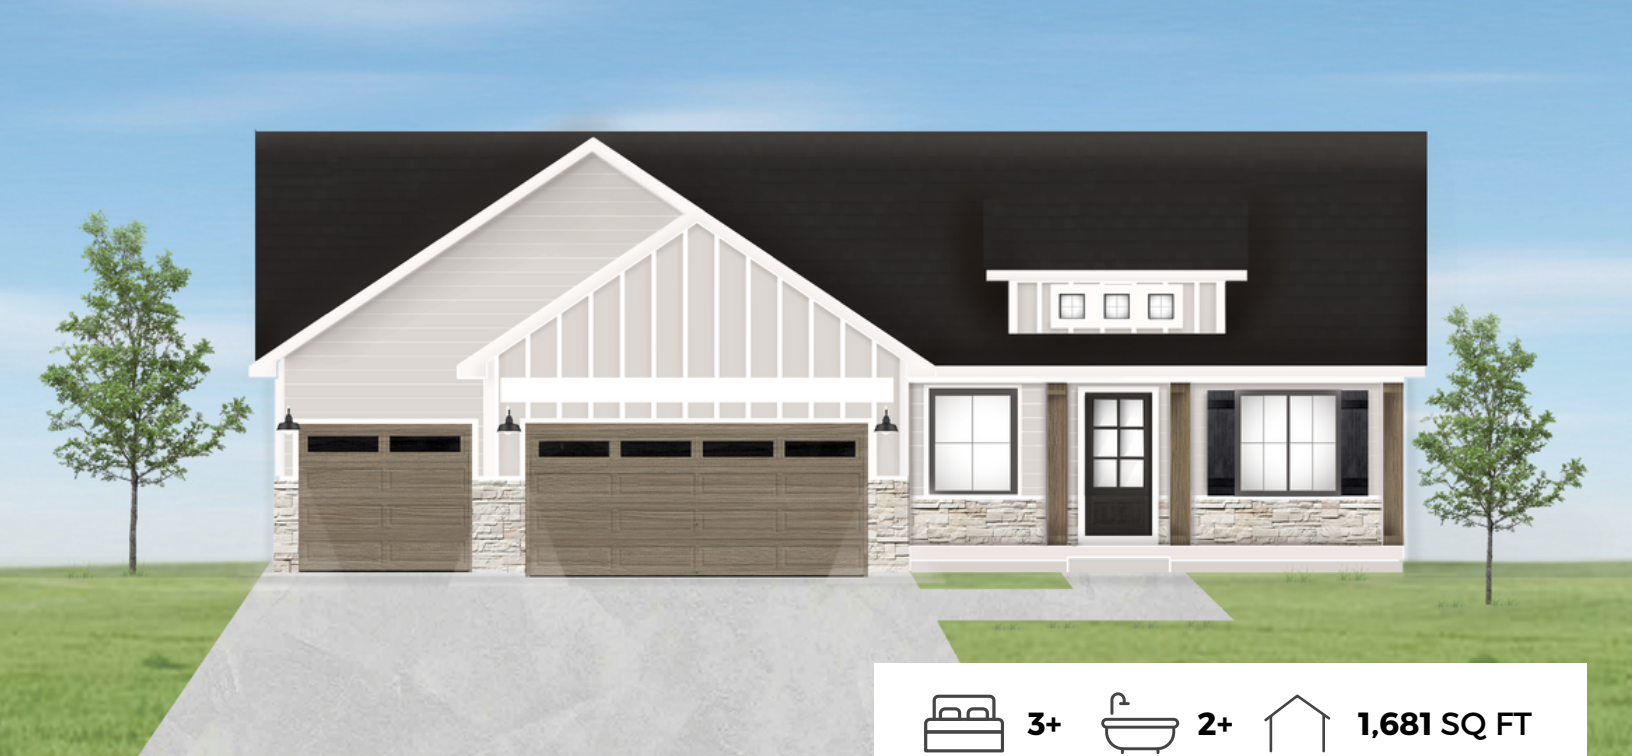

GRACE ALLEN
HOMES

3+ 2+ 1,681 SQ FT

FRANKLIN

FEATURES

MAIN FLOOR
1,681 SQ FT

LOWER LEVEL - OPTIONAL BUILD OUT
929 SQ FT