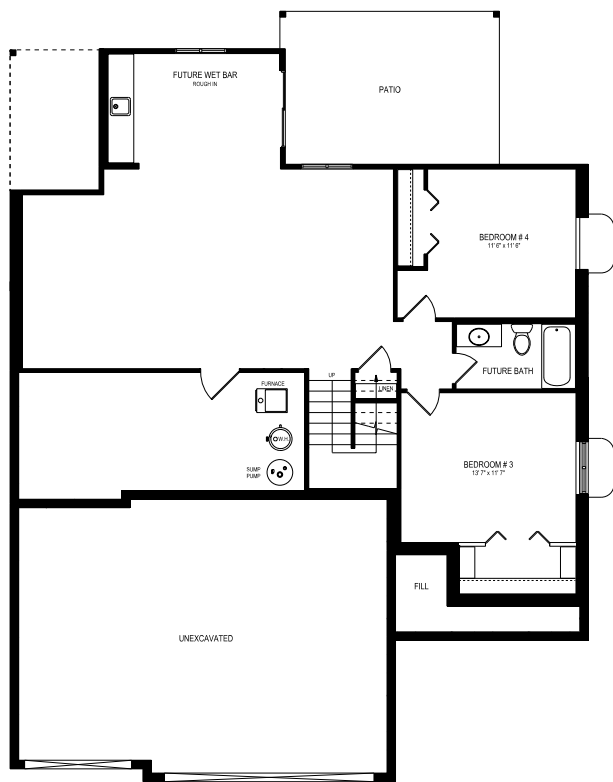

 **4**
 **2+**
 **2,450 SQ FT**

FEATURES

WINSTON

MAIN FLOOR
1,406 SQ FT

LOWER LEVEL
1044 SQ FT