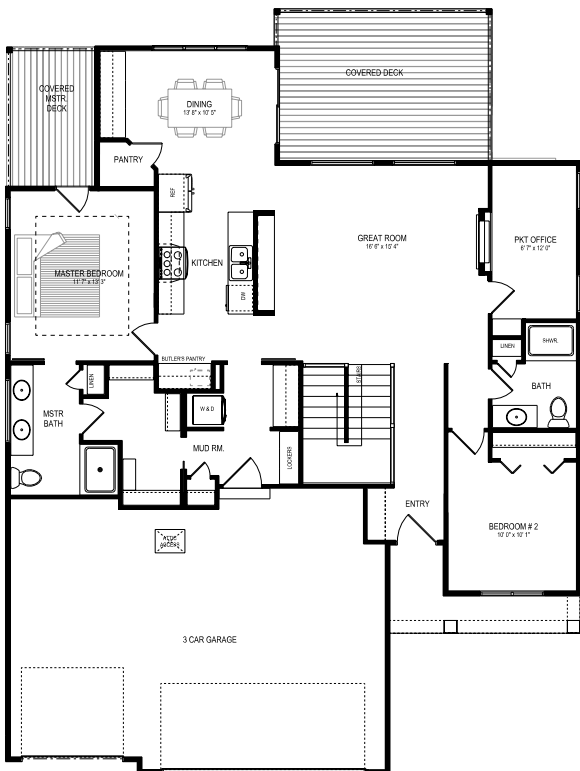

 **4**
 **2+**
 **2,450 SQ FT**

FEATURES

WINSTON

MAIN FLOOR
1,406 SQ FT

LOWER LEVEL
1044 SQ FT